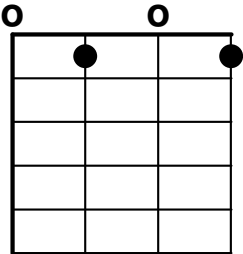

# Down in the Glen

B7 Em7 A7 D Em7 A7 D  
| | | |

**Michael** | Twilight is |—softly falling |—As the sun sinks in the | West,  
G A9 D Bm7 E7 Gadd9 A7  
The lone I love is | calling, | Shepherd, come home to | rest.

There an | angel waits for | me,  
G A7 D

In that | lonely little | heaven,  
B7 Em7 A7 D

Em7 A7 D  
| Down in the | glen

**M** G D  
A | cross the moonlit | heather,

B7 Em7 A7 D  
My | lassie calls as I | roam,

C#7 F#  
'Tis | soon we'll be to| gether

G#m7 C# F#  
In that | heaven we call | home

**L** A7 D D7sus4 D7  
The | sheep are in the | fold,

And there's | peace worth more than | gold,  
G A7 D

B7 Em7 A7 D Bm  
For that | shepherd in that | heaven,

Em7 A7 D  
| Down in the | glen

**All repeat from (\*)**

**B7**

**Em7**

**A7**

**D**

**D#dim**

**Gdim**