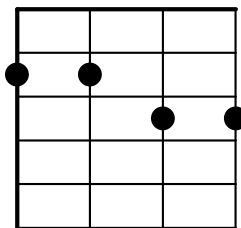

# Down in the Glen

B7 Em7 A7 D Em7 A7 D  
| | | |

**Michael** | Twilight is |—softly falling |—As the sun sinks in the | West,  
G A9 D Bm7 E7 Gadd9 A7  
The lone I love is | calling, | Shepherd, come home to | rest.

There an | angel waits for | me,  
G A7 D

In that | lonely little | heaven,  
B7 Em7 A7 D

Em7 A7 D  
| Down in the | glen

**M** G D  
A | cross the moonlit | heather,

B7 Em7 A7 D  
My | lassie calls as I | roam,

Em7 A7 D  
| Down in the | glen

**All repeat from (\*)**

**B7**

**Em7**

**A7**

**D**

**D#dim**

**Gdim**

**E7**

**Gadd9**

**G**

**A9**

**Bm7**

**D7sus4**

**D7**

**C#7**