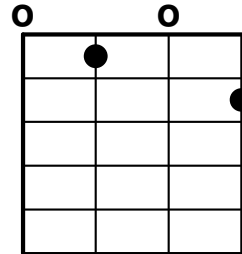

# Down in the Glen

B7 Em7 A7 D Em7 A7 D  
| | | |

**Michael** | Twilight is |—softly falling |—As the sun sinks in the | West,  
G A9 D Bm7 E7 Gadd9 A7  
The lone I love is | calling, | Shepherd, come home to | rest.

There an | angel waits for | me,  
G A7 D

In that | lonely little | heaven,  
B7 Em7 A7 D

Em7 A7 D  
| Down in the | glen

**M** G D  
A | cross the moonlit | heather,

B7 Em7 A7 D  
My | lassie calls as I | roam,

Em7 A7 D  
| Down in the | glen

**All repeat from (\*)**

**B7**

**Em7**

**A7**

**D**

**D#dim**

**Gdim**

**E7**

**Gadd9**

**G**

**A9**

**Bm7**

**D7sus4**

**D7**

**C#7**