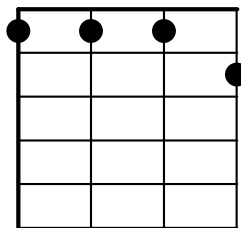

# Down in the Glen

B7 Em7 A7 D Em7 A7 D  
| | | |

**Michael** | Twilight is |—softly falling |—As the sun sinks in the | West,  
G A9 D Bm7 E7 Gadd9 A7  
The lone I love is | calling, | Shepherd, come home to | rest.

There an | angel waits for | me,  
G A7 D

In that | lonely little | heaven,  
B7 Em7 A7 D

Em7 A7 D  
| Down in the | glen

**M** G D  
A | cross the moonlit | heather,

B7 Em7 A7 D  
My | lassie calls as I | roam,

Em7 A7 D  
| Down in the | glen

**All repeat from (\*)**

**B7**

**Em7**

**A7**

**D**

**D#dim**

**Gdim**

**E7**

**Gadd9**

**G**

**A9**

**Bm7**

**D7sus4**

**D7**

**C#7**