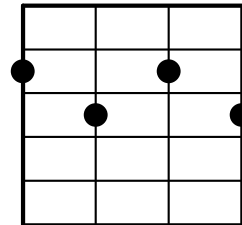

# Down in the Glen

B7 Em7 A7 D Em7 A7 D  
| | | |

**Michael** | Twilight is |—softly falling |—As the sun sinks in the | West,  
G A9 D Bm7 E7 Gadd9 A7  
The lone I love is | calling, | Shepherd, come home to | rest.

There an | angel waits for | me,  
G A7 D

In that | lonely little | heaven,  
B7 Em7 A7 D

Em7 A7 D  
| Down in the | glen

**M** G D  
A | cross the moonlit | heather,

B7 Em7 A7 D  
My | lassie calls as I | roam,

C#7 F#  
'Tis | soon we'll be to| gether

G#m7 C# F#  
In that | heaven we call | home

**L** A7 D D7sus4 D7  
The | sheep are in the | fold,

And there's | peace worth more than | gold,  
G A7 D

B7 Em7 A7 D Bm  
For that | shepherd in that | heaven,

Em7 A7 D  
| Down in the | glen

**All repeat from (\*)**

**B7**

**Em7**

**A7**

**D**

**D#dim**

**Gdim**