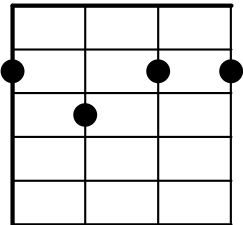

# Down in the Glen

B7 Em7 A7 D Em7 A7 D  
| | | |

**Michael** | Twilight is |—softly falling |—As the sun sinks in the | West,  
G A9 D Bm7 E7 Gadd9 A7  
The lone I love is | calling, | Shepherd, come home to | rest.

There an | angel waits for | me,  
G A7 D

In that | lonely little | heaven,  
B7 Em7 A7 D

Em7 A7 D  
| Down in the | glen

**M** G D  
A | cross the moonlit | heather,

B7 Em7 A7 D  
My | lassie calls as I | roam,

C#7 F#  
'Tis | soon we'll be to| gether

G#m7 C# F#  
In that | heaven we call | home

**L** A7 D D7sus4 D7  
The | sheep are in the | fold,

And there's | peace worth more than | gold,  
G A7 D

B7 Em7 A7 D Bm  
For that | shepherd in that | heaven,

Em7 A7 D  
| Down in the | glen

**All repeat from (\*)**

**B7**

**Em7**

**A7**

**D**

**D#dim**

**Gdim**