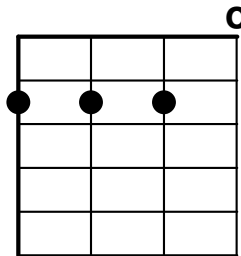

# Down in the Glen

B7 Em7 A7 D Em7 A7 D  
| | | |

**Michael** | Twilight is |—softly falling |—As the sun sinks in the | West,  
G A9 D Bm7 E7 Gadd9 A7  
The lone I love is | calling, | Shepherd, come home to | rest.

There an | angel waits for | me,  
G A7 D

In that | lonely little | heaven,  
B7 Em7 A7 D

Em7 A7 D  
| Down in the | glen

**M** G D  
A | cross the moonlit | heather,

B7 Em7 A7 D  
My | lassie calls as I | roam,

C#7 F#  
'Tis | soon we'll be to| gether

G#m7 C# F#  
In that | heaven we call | home

**L** A7 D D7sus4 D7  
The | sheep are in the | fold,

And there's | peace worth more than | gold,  
G A7 D

B7 Em7 A7 D Bm  
For that | shepherd in that | heaven,

Em7 A7 D  
| Down in the | glen

**All repeat from (\*)**

**B7**

**Em7**

**A7**

**D**

**D#dim**

**Gdim**