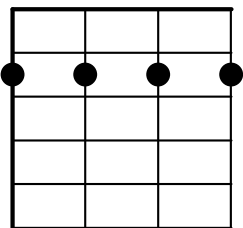

# Down in the Glen

B7 Em7 A7 D Em7 A7 D  
| | | |

**Michael** | Twilight is |—softly falling |—As the sun sinks in the | West,  
G A9 D Bm7 E7 Gadd9 A7  
The lone I love is | calling, | Shepherd, come home to | rest.

There an | angel waits for | me,  
G A7 D

In that | lonely little | heaven,  
B7 Em7 A7 D

Em7 A7 D  
| Down in the | glen

**M** G D  
A | cross the moonlit | heather,

B7 Em7 A7 D  
My | lassie calls as I | roam,

Em7 A7 D  
| Down in the | glen

**All repeat from (\*)**

**B7**

**Em7**

**A7**

**D**

**D#dim**

**Gdim**

**E7**

**Gadd9**

**G**

**A9**

**Bm7**

**D7sus4**

**D7**

**C#7**