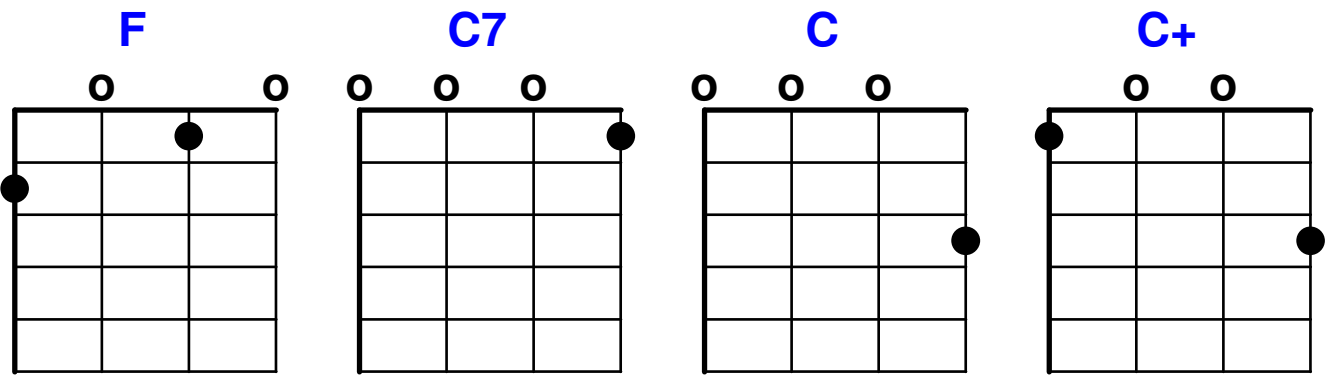

Polish Lullaby - Luljze Jezuniu

F C7 F C C+ F
Lullaby Jesus O cease from your crying.
Dm Gm C7 C7 F
Here on thy mother's warm breast softly lying.

Chorus - in harmony

F Bb C7 C+ F
Lullaby Jesus, O sleep now my treasure,
F F7 Gm C C7 F
Mother is watching with love none can measure.
F Bb C7 C+ F
Lullaby Jesus, O sleep now my treasure,
F F7 Gm C C7 F
Mother is watching with love none can measure.

F C7 F C C+ F
See how the world lies in sorrow and sadness
Dm Gm C7 C7 F
Give us Thy blessing, O bring heaven's gladness.

Chorus - in harmony